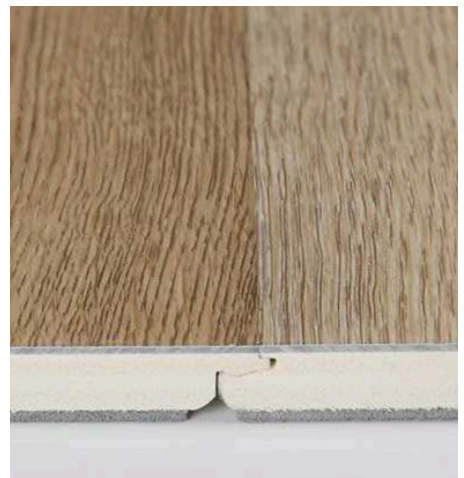

Cottage Oak