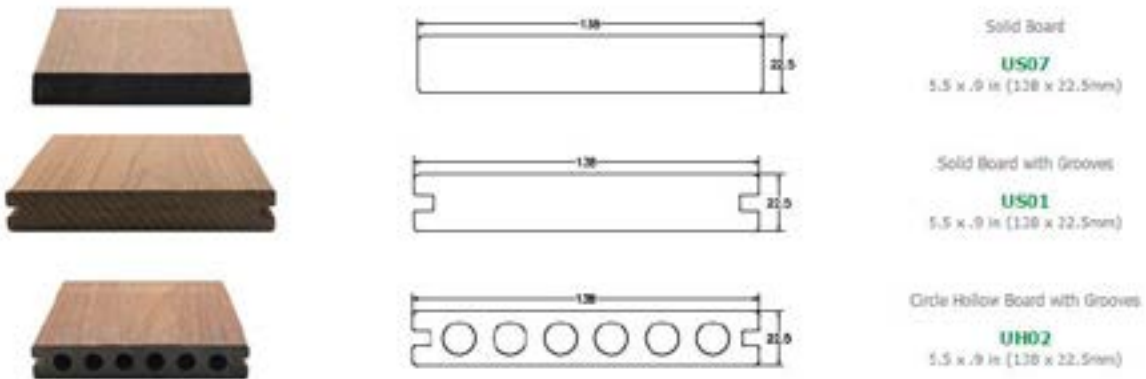

## Pravol Dura-Shield Ultratex Product Line Overview

The Pravol Dura-Shield Ultratex line has a wide range of color and profile options to suit any project.

Planks are available in both solid grooved and un-grooved profiles as well as a hollow grooved configuration that greatly reduces weight and cost.

Dura-Shield Ultratex supports a hidden clip fastening system for easy professional installation.

Facia / Trim and end caps are also available with color and texture to match our most popular selections